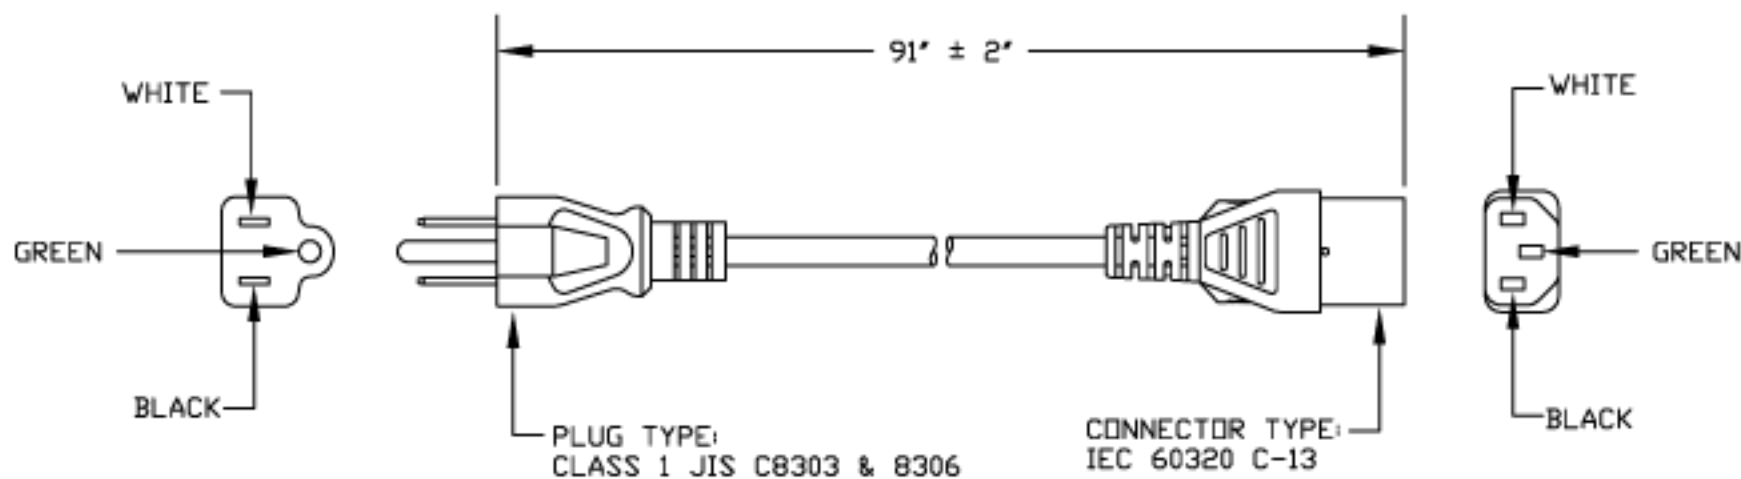

VOLEX

GROUP

Standard Cord Details: 2133H 10 C3

Specifications	
Certifications	
Part Number	2133H 10 C3
Connector Type	C13
Plug Type	3 Pin
Category	Plastic
Application	Detachable
Plug Catalog No.	M744
Connector Catalog No.	V1625
Cable	VCTF 3x1.25
Jacket Color	Black
Length in Feet	7.6
Length in Meters	2.3
Temperature Rating	60C
Packaging Units Per Carton	50
Color Coding	BWG
Nominal OD in Inches	
Nominal OD in Millimeters	

VOLEX RESERVES THE RIGHT
TO ALTER NON-CRITICAL
DIMENSIONS WITHOUT NOTICE.

PACKAGING: FOLD & TIE

NOTES:

- 1) CORDAGE: VCTF 3G 1.25 sq.mm
- 2) APPROVALS:
- 3) RATING: 12 AMP/125 VOLTS
- 4) CORDAGE O.D.: .272 (REF.)
- 5) PACKAGING: 50 PIECES/CARTON
- 6) ALL DIMENSIONS IN inches.

FINISH:
JACKET: SMOOTH

SCALE:
NOT TO
SCALE

ECD
N/A

ITEM DESCRIPTION
CORDSET - JAPAN
JAPANESE POWER SUPPLY CORD (7.5')

TOLERANCE
UNLESS OTHERWISE
SPECIFIED
.XXX ± .005
.XX ± .02
.X ± .03
FRACT. ± 1/32
ANGULAR ± 1/2°