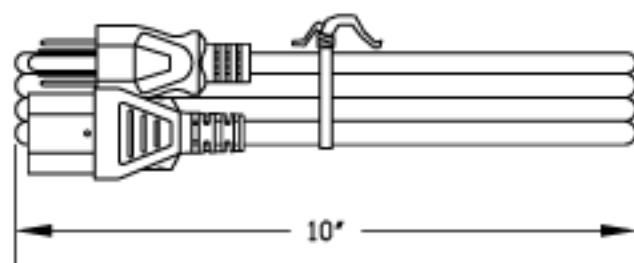

VOLEX

GROUP

Standard Cord Details: 2133H 10 C3

Specifications	
Certifications	
Part Number	2133H 10 C3
Connector Type	C13
Plug Type	3 Pin
Category	Plastic
Application	Detachable
Plug Catalog No.	M744
Connector Catalog No.	V1625
Cable	VCTF 3x1.25
Jacket Color	Black
Length in Feet	7.6
Length in Meters	2.3
Temperature Rating	60C
Packaging Units Per Carton	50
Color Coding	BWG
Nominal OD in Inches	
Nominal OD in Millimeters	

VOLEX RESERVES THE RIGHT
TO ALTER NON-CRITICAL
DIMENSIONS WITHOUT NOTICE.

PACKAGING: FOLD & TIE

NOTES:

- 1) CORDAGE: VCTF 3G 1.25 sq.mm
- 2) APPROVALS:
- 3) RATING: 12 AMP/125 VOLTS
- 4) CORDAGE O.D.: .272 (REF.)
- 5) PACKAGING: 50 PIECES/CARTON
- 6) ALL DIMENSIONS IN inches.

FINISH:
JACKET: SMOOTH

SCALE:
NOT TO
SCALE

ECD
N/A

ITEM DESCRIPTION
CORDSET - JAPAN
JAPANESE POWER SUPPLY CORD (7.5')

TOLERANCE
UNLESS OTHERWISE
SPECIFIED
.XXX ± .005
.XX ± .02
.X ± .03
FRACT. ± 1/32
ANGULAR ± 1/2°